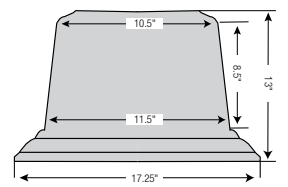

12 Gauge Steel

Powder-coated Black Gold.

Dimensions:

Interior: 14"W x 13"D x 9"H at Low Edge, 13.25"H at Center

Exterior: 14.25"W x 13.25"D x 14.25"H

Weight: 39 lbs.

Closure: Four threaded snap screws.

568511

Closed Closure

Trigard® Millennium

Dimensions:

Interior: 11.5"W x 8.75"D x 8.5"H

Exterior: 17.25"W x 14.25"D x 13"H

Weight: 10 lbs.

Closure: Adhesive coupled with tongue-in-groove fitting.

567728 Ebony Marbledone (shown)

567736 White Marbledone

Closed White Ebony

Vantage® Standard 18

Non-biodegradable polypropylene.

Dimensions:

Interior: 15.375" Sq. x 15.75"H at center

Exterior: 18.5" Sq. x 18.625"H

Weight: 15 lbs.

Dimensions:

Interior: 16.5"W x 13.5"D x 9.5"H

Exterior: 20.5"W x 17.5"D x 10"H

Weight: 9 lbs.

Closure: Adhesive coupled with tongue-in-groove fitting.

526991

Closed

Guardian®