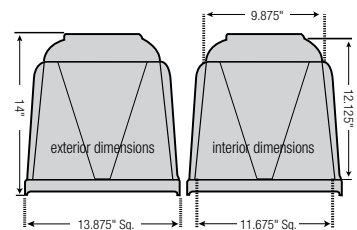

Closure: Four metal clip-locks and duoseal adhesive system.

569526 Ebony (shown)

569523 White

Closed Closure Ebony White

Vantage® Standard 14

Non-biodegradable polypropylene.

Dimensions:

Interior: 11.675" Sq. x 12.125"H at center.

Exterior: 13.875" Sq. x 14"H

Weight: 7 lbs.

Closure: Four metal clip-locks and duoseal adhesive system.

569534 White (shown)

569522 Ebony

Closed Closure Ebony White

Polyguard

Non-biodegradable polystyrene.

Dimensions:

Interior: 16.5"W x 13.5"D x 9.5"H

Exterior: 20.5"W x 17.5"D x 10"H

Weight: 9 lbs.

Closure: Adhesive coupled with tongue-in-groove fitting.

526991

Closed

Guardian®

Non-biodegradable, high-impact polystyrene.

Dimensions:

Interior: 12"W x 9.125"D x 12.5"H with riser

Exterior: 14.25"W x 10"D x 12.75"H with riser

Weight: 6 lbs. with optional riser

Closure: Adhesive coupled with tongue-in-groove fitting.