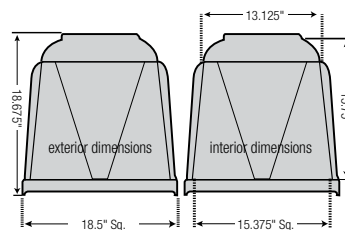

Closed Closure Ebony White