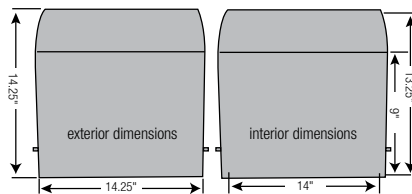

12 Gauge Steel

Powder-coated Black Gold.

Dimensions:

Interior: 14"W x 13"D x 9"H at Low Edge, 13.25"H at Center

Exterior: 14.25"W x 13.25"D x 14.25"H

Weight: 39 lbs.

Closure: Four threaded snap screws.

568511

Closed Closure

Trigard® Millennium

Dimensions:

Interior: 11.5"W x 8.75"D x 8.5"H

Exterior: 17.25"W x 14.25"D x 13"H

Weight: 10 lbs.

Closure: Adhesive coupled with tongue-in-groove fitting.

567728 Ebony Marbledone (shown)

Dimensions:

Interior: 16.5"W x 13.5"D x 9.5"H

Exterior: 20.5"W x 17.5"D x 10"H

Weight: 9 lbs.

Closure: Adhesive coupled with tongue-in-groove fitting.

526991

Closed

Guardian®

Dimensions:

Interior: 16.75"W x 11.25"D x 10.75"H

Exterior: 18.5"W x 13.25"D x 11.25"H

Weight: 9 lbs.

Closure: Adhesive

527009

Closed

Extendo