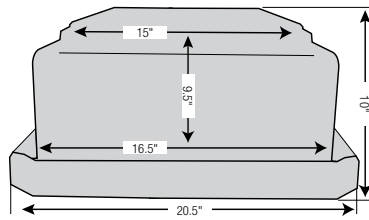

Exterior: 13.875" Sq. x 14"H

Weight: 7 lbs.

Closure: Four metal clip-locks and duoseal adhesive system.

569534 White (shown)

569522 Ebony

Closed Closure Ebony White

Polyguard

Non-biodegradable polystyrene.

Dimensions:

Interior: 16.5"W x 13.5"D x 9.5"H

Exterior: 20.5"W x 17.5"D x 10"H

Weight: 9 lbs.

Closure: Adhesive coupled with tongue-in-groove fitting.

526991

Closed

Guardian®

Non-biodegradable, high-impact polystyrene.

Dimensions:

Interior: 12"W x 9.125"D x 12.5"H with riser

Exterior: 14.25"W x 10"D x 12.75"H with riser

Weight: 6 lbs. with optional riser

Closure: Adhesive coupled with tongue-in-groove fitting.

Dimensions:

Interior: 16.75"W x 11.25"D x 10.75"H

Exterior: 18.5"W x 13.25"D x 11.25"H

Weight: 9 lbs.

Closure: Adhesive

527009

Closed

Extendo