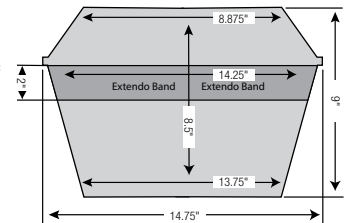

Polyguard

Non-biodegradable polystyrene.

Dimensions:

Interior: 16.5"W x 13.5"D x 9.5"H

Exterior: 20.5"W x 17.5"D x 10"H

Weight: 9 lbs.

Closure: Adhesive coupled with tongue-in-groove fitting.

526991

Guardian®

Non-biodegradable, high-impact polystyrene.

Dimensions:

Interior: 12"W x 9.125"D x 12.5"H with riser

Exterior: 14.25"W x 10"D x 12.75"H with riser

Weight: 6 lbs. with optional riser

Closure: Adhesive coupled with tongue-in-groove fitting.

515240 White Vault (shown)

515245 Gold Vault

515241 White Riser (shown)

515246 Gold Riser

Economy Polyguard

Non-biodegradable polystyrene.

Dimensions:

Interior: 16.75"W x 11.25"D x 10.75"H

Exterior: 18.5"W x 13.25"D x 11.25"H

Weight: 9 lbs.

Closure: Adhesive

527009

Extendo

Non-biodegradable polystyrene.

The Extendo Band adds an additional 2" of height.

Dimensions:

Interior: 13.75"W x 8.25"D x 8.5"H

Exterior: 14.5"W x 9"D x 9"H

Band: 14.75"W x 9"D x 2"H

Weight: 4 lbs.

Closure: Adhesive

524816 Vault

524832 Band