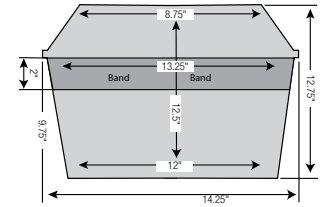

Polyguard

Non-biodegradable polystyrene.

Dimensions:

Interior: 16.5"W x 13.5"D x 9.5"H

Exterior: 20.5"W x 17.5"D x 10"H

Weight: 9 lbs.

Closure: Adhesive coupled with tongue-in-groove fitting.

526991

Guardian®

Non-biodegradable, high-impact polystyrene.

Dimensions:

Interior: 12"W x 9.125"D x 12.5"H with riser

Exterior: 14.25"W x 10"D x 12.75"H with riser

Weight: 6 lbs. with optional riser

Closure: Adhesive coupled with tongue-in-groove fitting.

515240 White Vault (shown)

515245 Gold Vault

515241 White Riser (shown)

515246 Gold Riser

Economy Polyguard

Non-biodegradable polystyrene.

Dimensions:

Interior: 16.75"W x 11.25"D x 10.75"H

Exterior: 18.5"W x 13.25"D x 11.25"H

Weight: 9 lbs.

Closure: Adhesive

527009

Extendo

Non-biodegradable polystyrene.

The Extendo Band adds an additional 2" of height.

Dimensions:

Interior: 13.75"W x 8.25"D x 8.5"H

Exterior: 14.5"W x 9"D x 9"H

Band: 14.75"W x 9"D x 2"H

Weight: 4 lbs.

Closure: Adhesive

524816 Vault

524832 Band