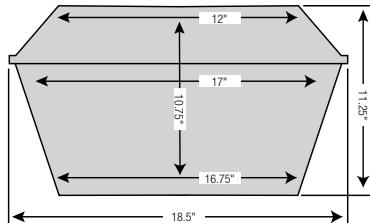

Dimensions:

Interior: 16.5"W x 13.5"D x 9.5"H

Exterior: 20.5"W x 17.5"D x 10"H

Weight: 9 lbs.

Closure: Adhesive coupled with tongue-in-groove fitting.

526991

Closed

Guardian®

Non-biodegradable, high-impact polystyrene.

Dimensions:

Interior: 12"W x 9.125"D x 12.5"H with riser

Exterior: 14.25"W x 10"D x 12.75"H with riser

Weight: 6 lbs. with optional riser

Closure: Adhesive coupled with tongue-in-groove fitting.

Dimensions:

Interior: 16.75"W x 11.25"D x 10.75"H

Exterior: 18.5"W x 13.25"D x 11.25"H

Weight: 9 lbs.

Closure: Adhesive

527009

Closed

Extendo

Non-biodegradable polystyrene.

The Extendo Band adds an additional 2" of height.

Dimensions:

Interior: 13.75"W x 8.25"D x 8.5"H

Exterior: 14.5"W x 9"D x 9"H

Band: 14.75"W x 9"D x 2"H

Weight: 4 lbs.

Closure: Adhesive